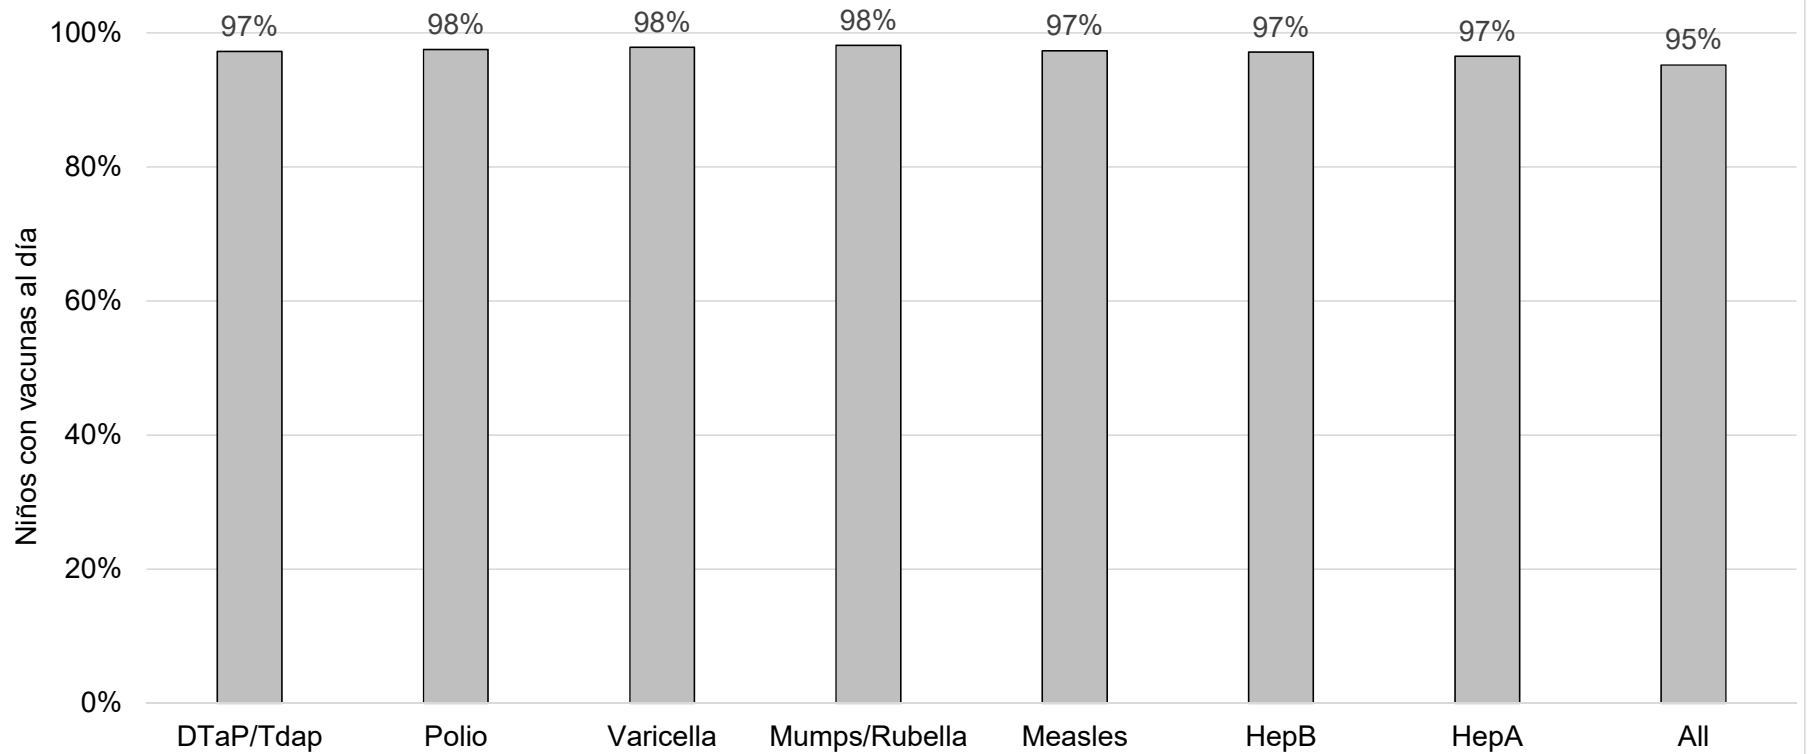

¿Cuántos niños en edad escolar* están al día con las vacunas en su condado?

* Jardín de infancia hasta el grado 12

Fecha de evaluación: 04/03/2019

Fuente de datos: Informes de Resumen de Inmunización Primaria

■ Washington County