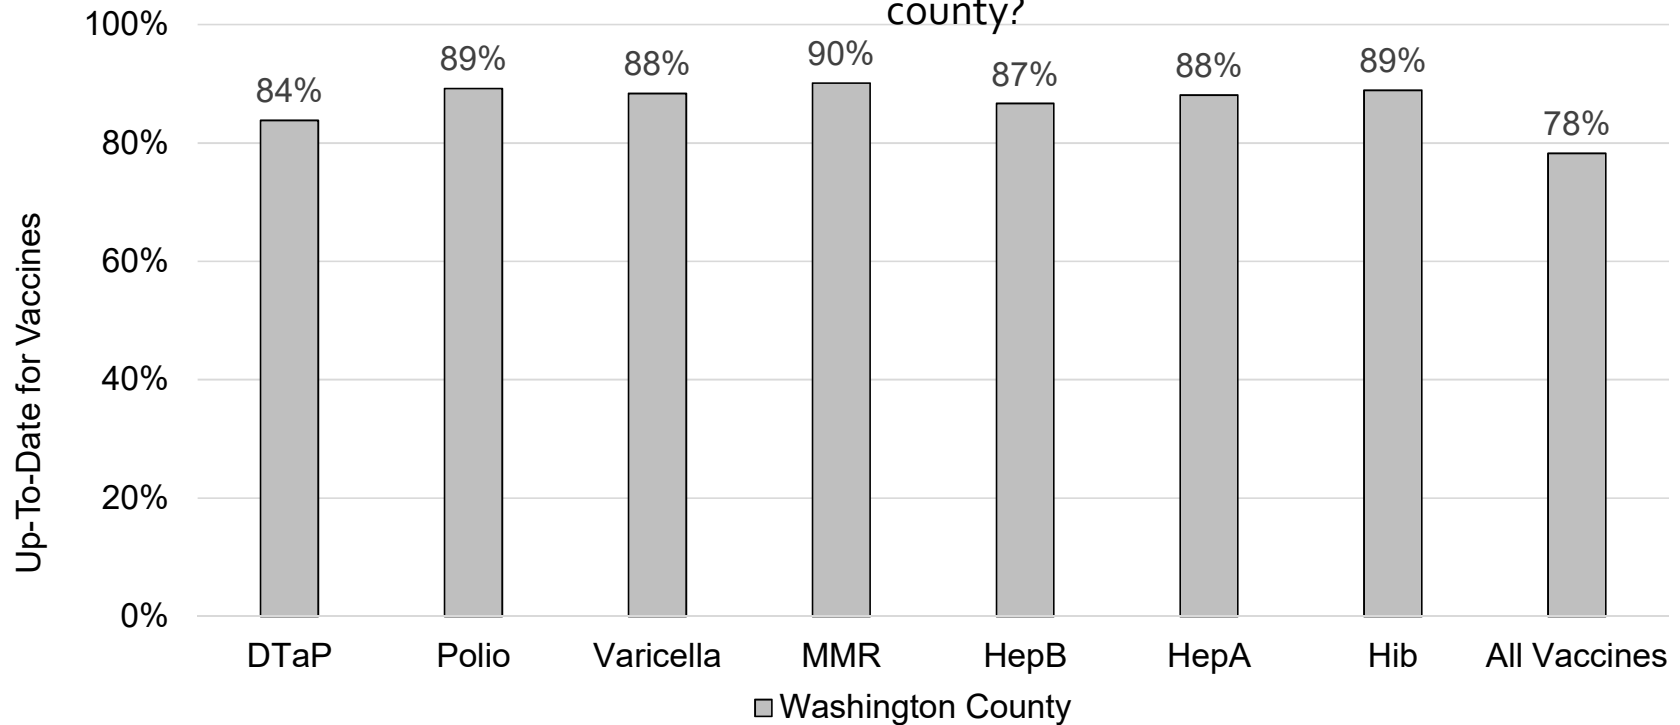

### How many kids younger than school-age\* are up-to-date on vaccines in your county?

\*Children age 19 months as of 01/16/2019 to 5 years as of  
Assessment date: 03/04/2019  
Data source: Oregon Alert IIS

### Cuántos niños menores de edad escolar\* están al día con vacunas en su condado?

\*Niños de 19 meses de edad en 01/16/2019 hasta 5 años de edad  
Fecha de evaluación: 03/04/2019  
Fuente de datos: Oregon

### How many school-age kids\* are up-to-date on vaccines in your county?

\*Kindergarten through 12th grade

Assessment date: 03/04/2019

Data source: Immunization Primary Review Summary Reports

■ Washington County